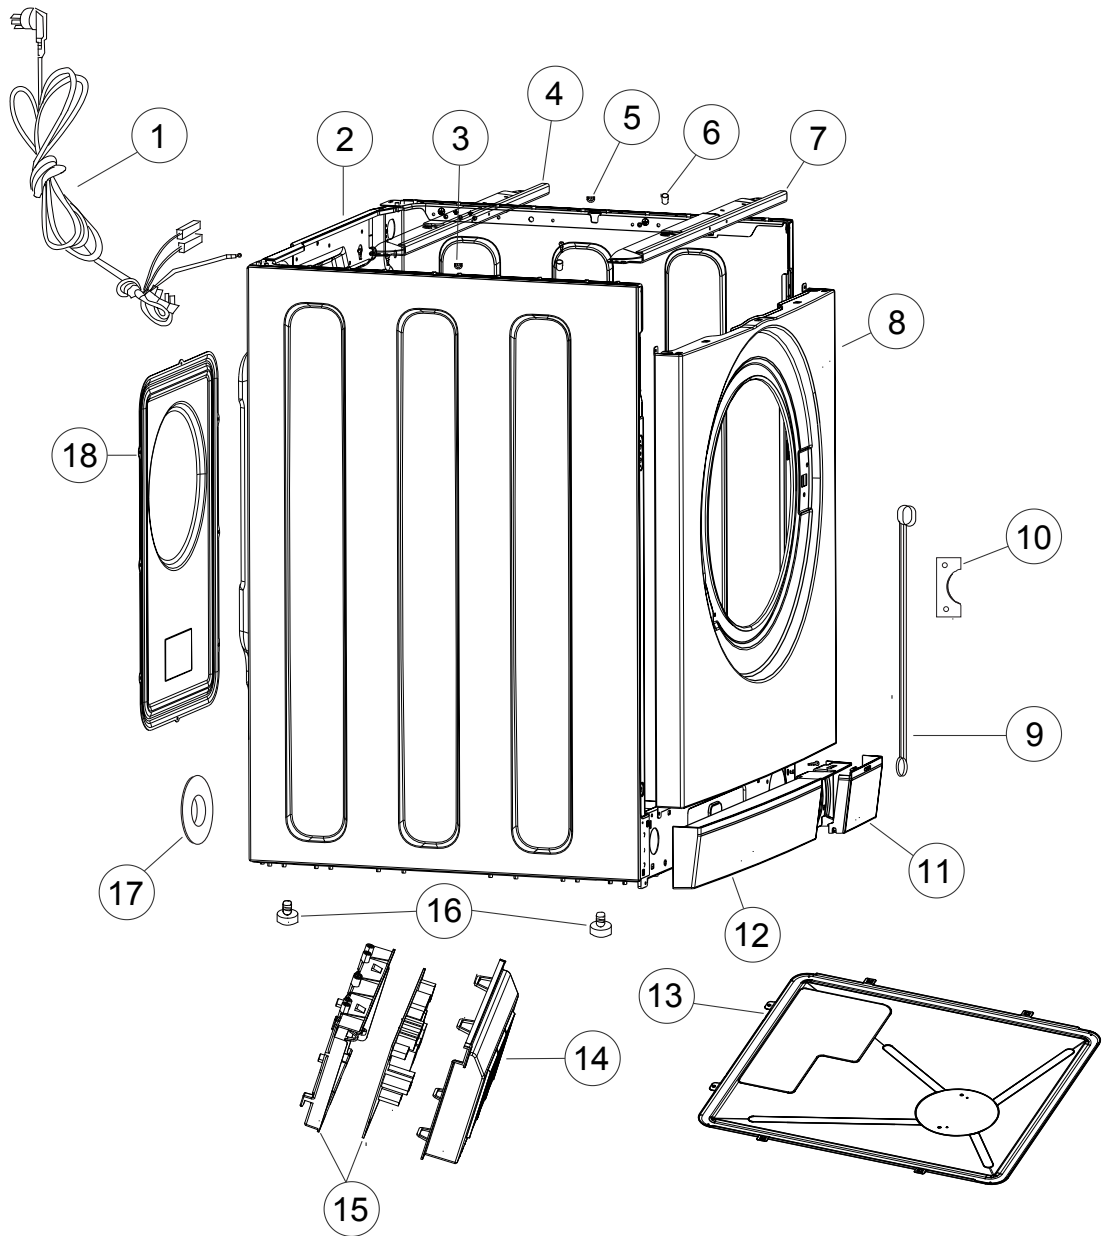

CABINET COMPONENTS

DWG004212