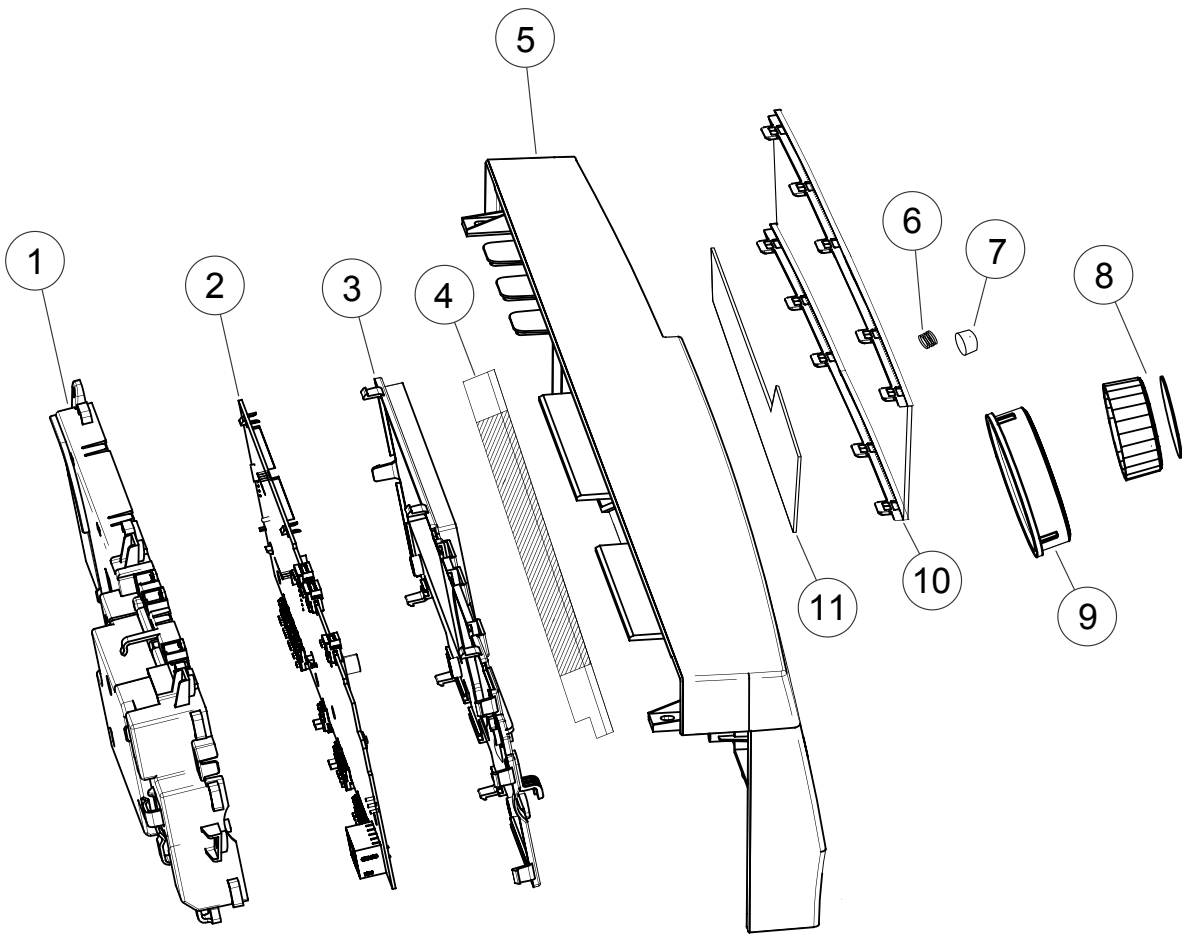

CONTROL PANEL COMPONENTS

DWG004213